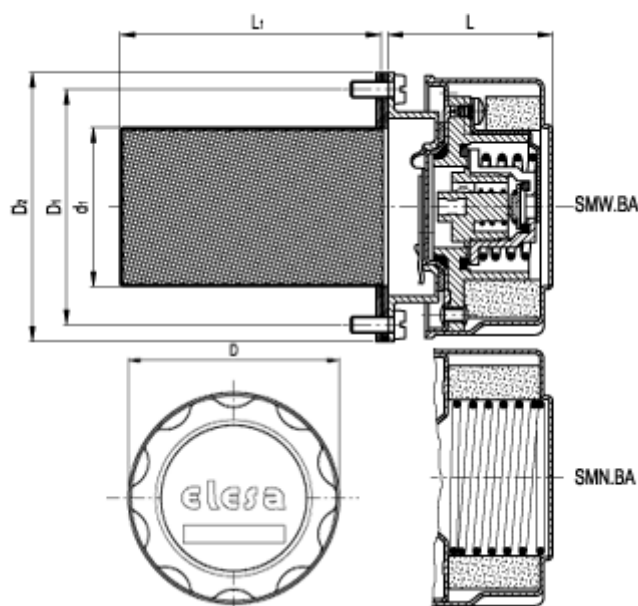

Article number: 2311156986

Description: E+G Lid with safty valve and filter
SMW.80-BA-F40-350mb

Measures

D = 81

d1 = 49

D1 = 72

D2 = 83

g = 410

L = 55

L1 = 80

Type = SMW.80-BA-F40-350mb